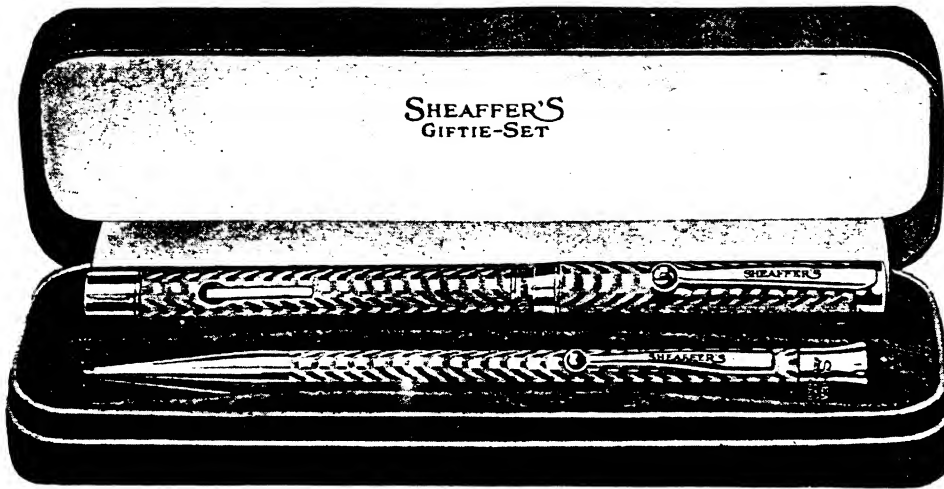

Sheaffer's Giftie Sets

Regular length—pen five inches, pencil five inches

Set No.	Pcl. No.	Pcl. Price	Pen No.	Pen Price	Set Price
*B2	BH	$ 3.50	26HC	$ 7.50	$ 9.50
*C2	CH	4.00	36HC	9.00	11.00
*G2	GH	4.00	38HC	9.50	11.50